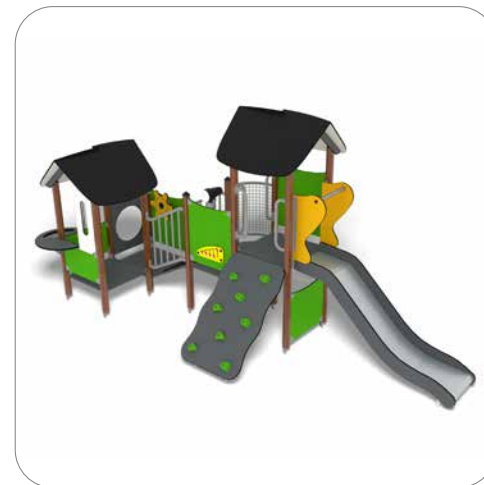

Apista
8047003 S Green
Wood Posts/HPL Panels