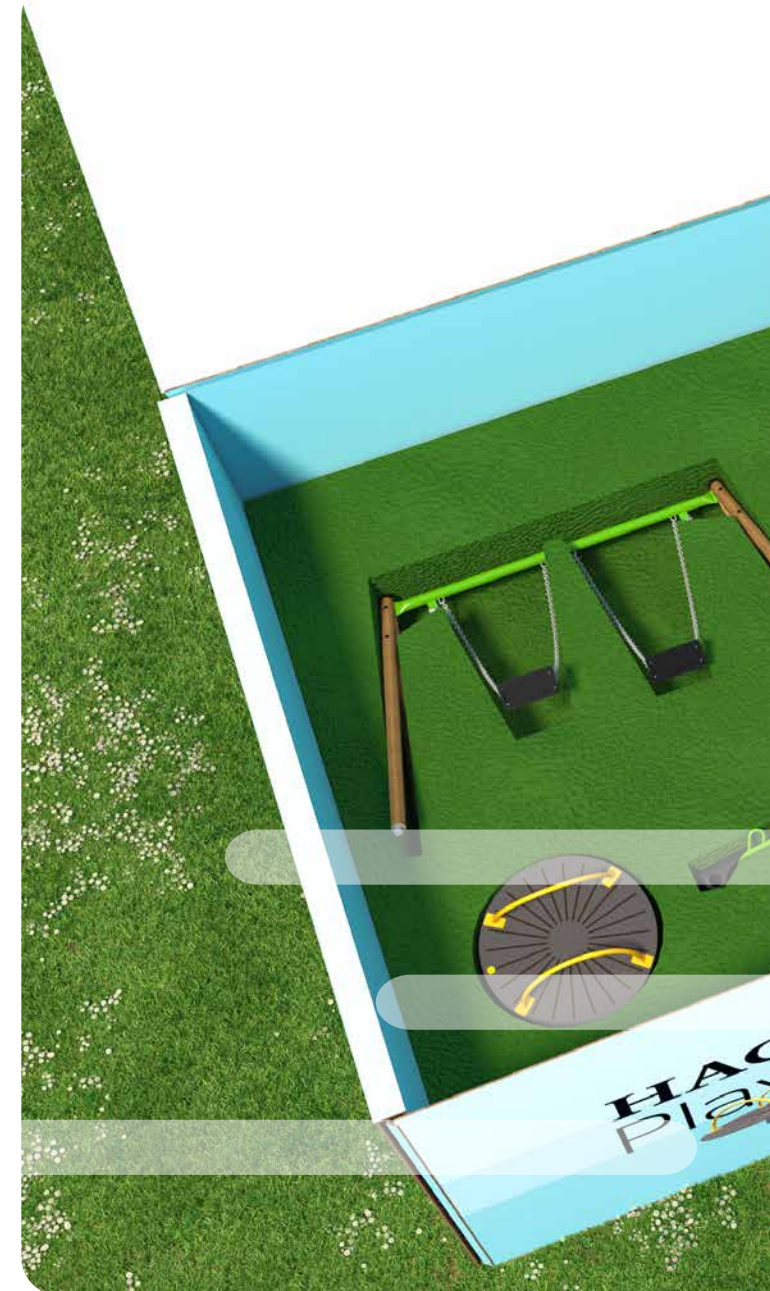

Go to
hags.com/play-box
and choose
your products

Add your
products to
"My Collection"

Create a quick
order and make
payment

Your order
delivered in
7 to 14 days

Contents

UniPlay - Multi-Play Units	Page 6
UniMini - Multi-Play Units	Page 7
Swings	Page 8-9
Seesaws	Page 10
Roundabouts, Spinners & Slides	Page 11
Springers & Rockers	Page 12
Park & Urban Furniture	Page 13-15